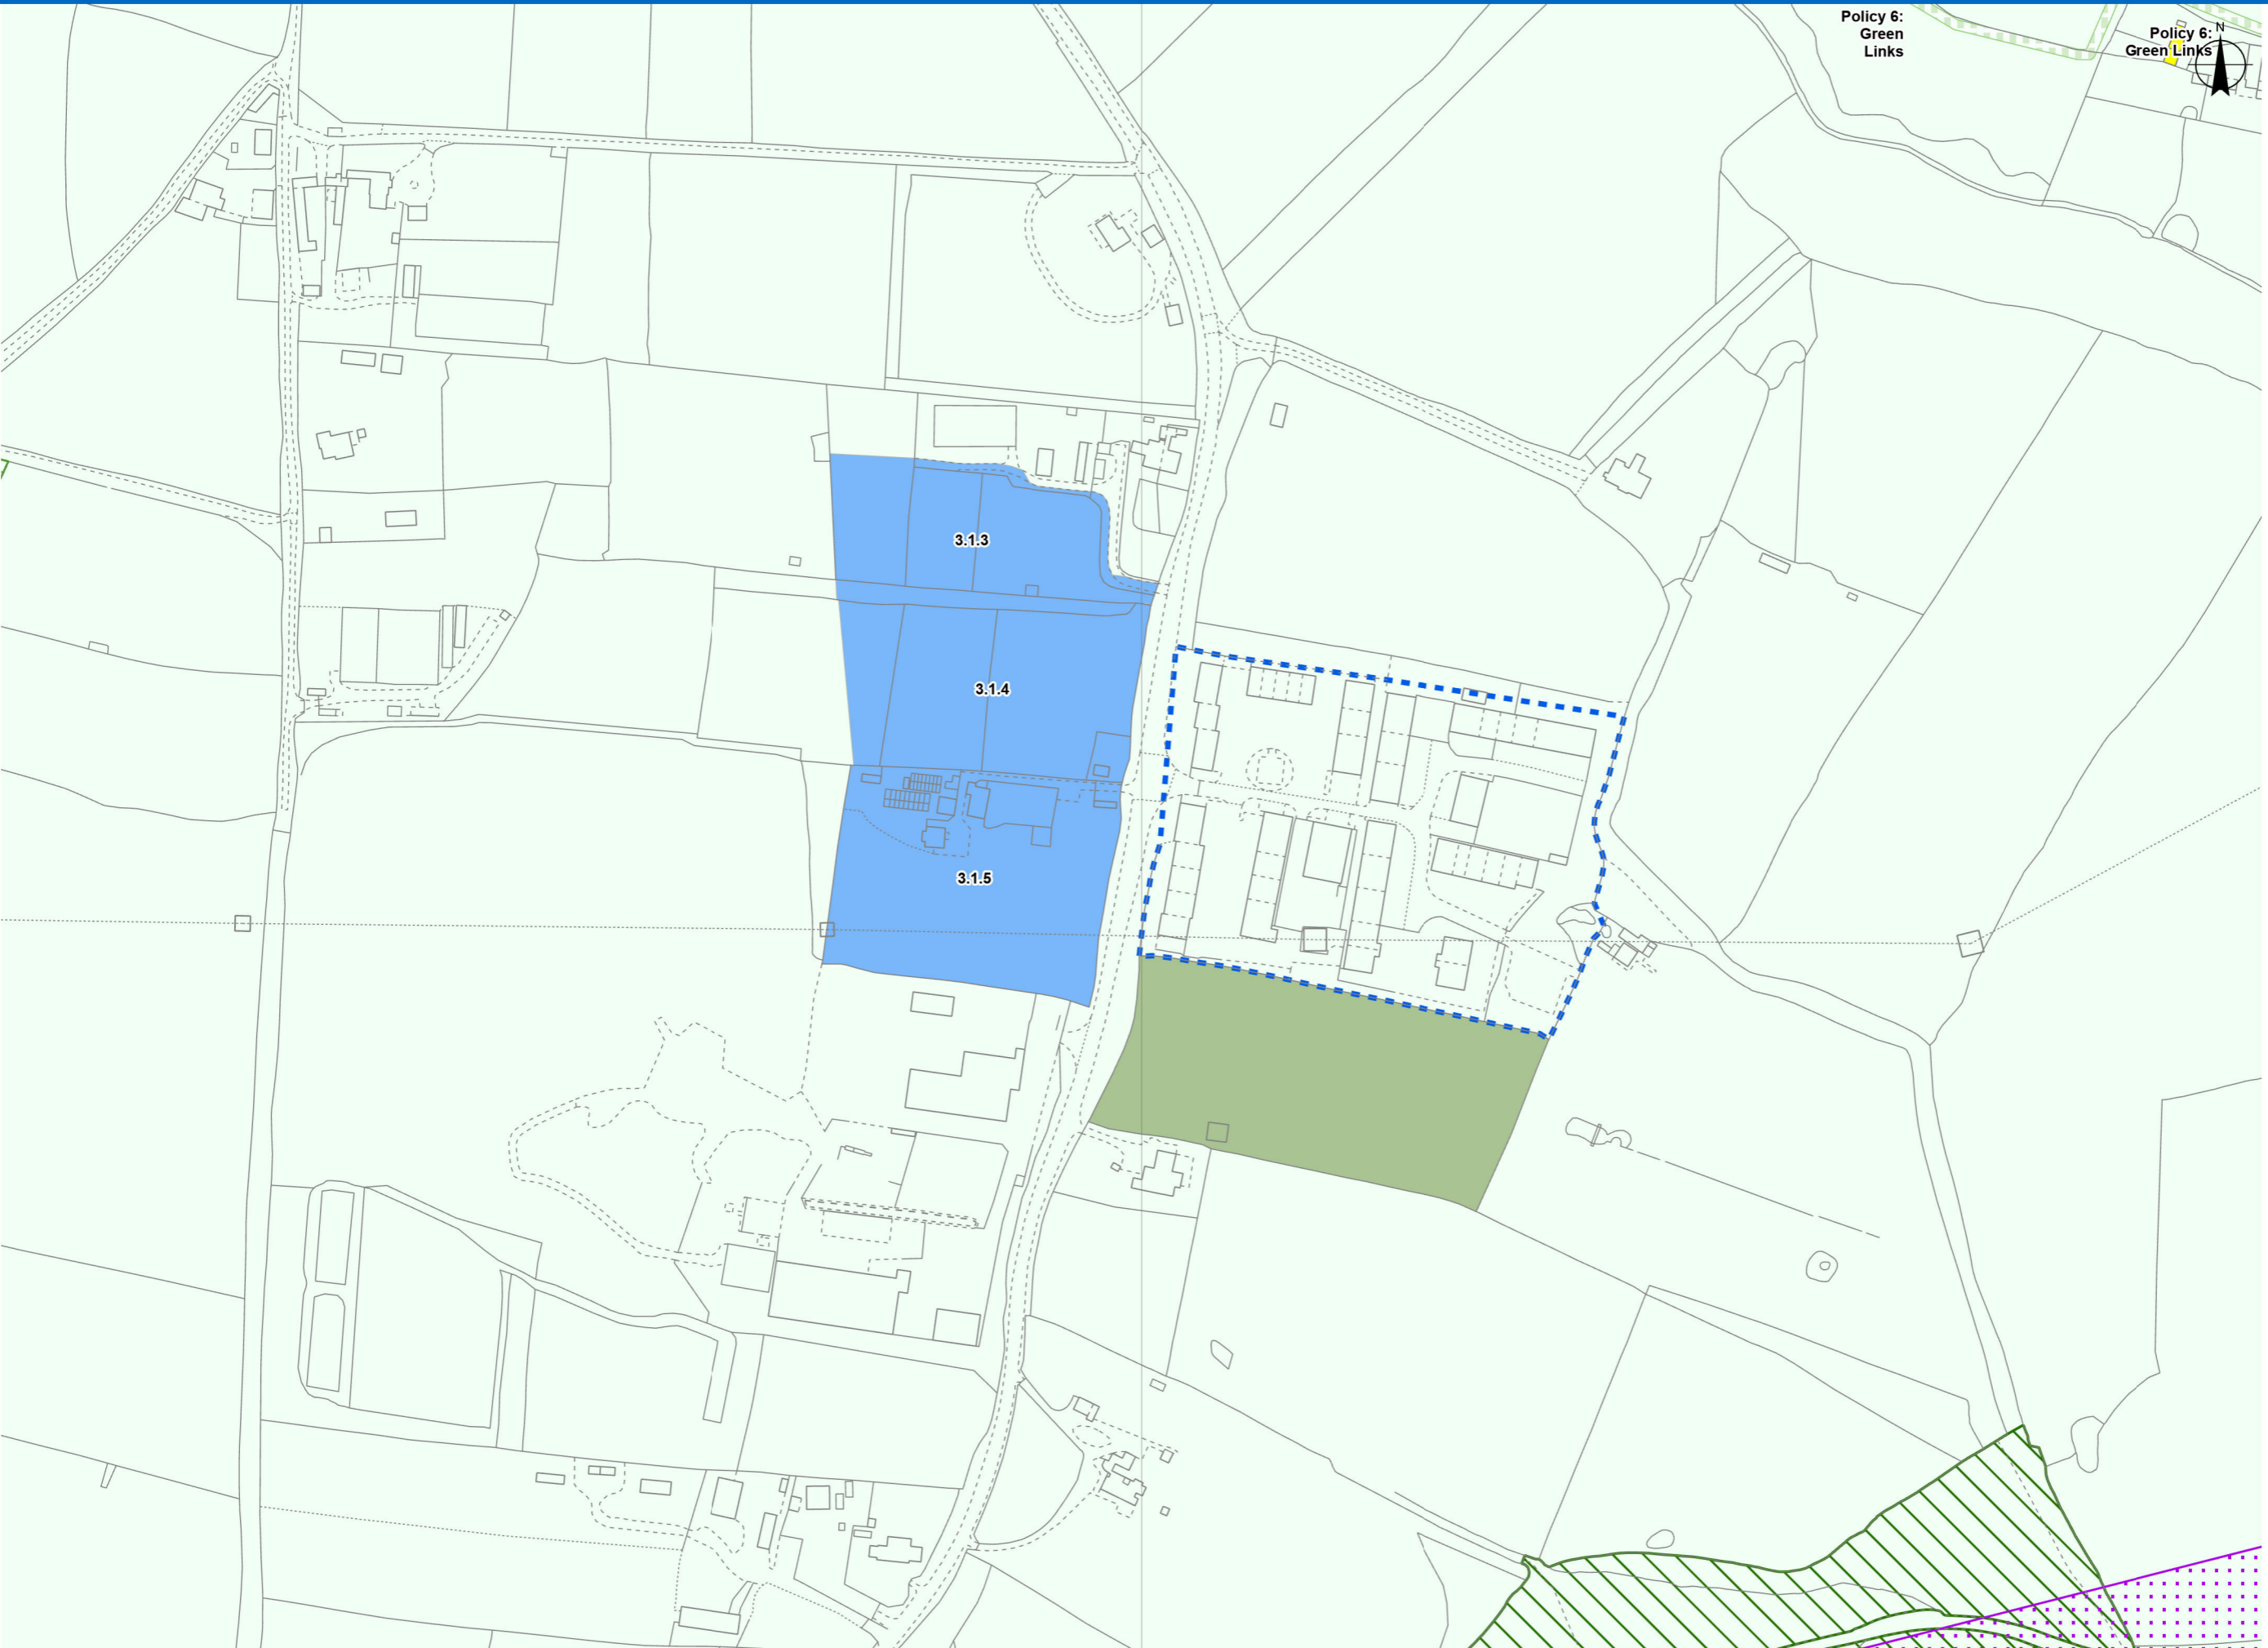

Rudgwick Neighbourhood Plan Allocations

- Local Green Space: Policy RNP16.1 - Haven Road & Naldretts Lane Open Spaces; Church Street; Churchmans Meadow; King George V Playing Fields; Land at Foxholes Woods; Summerfold Open Space

Policy 6:
Green
Links

Woodmancote Neighbourhood Plan Allocations

Policy 6: Green Links

Henfield Neighbourhood Plan Allocations

Employment Site Allocations: Policy 3.1.3 – Southgrounds, Shoreham Road; Policy 3.1.4 – Land North of The Old Brickworks; Policy 3.1.5 – The Old Kennels, Project Enterprise